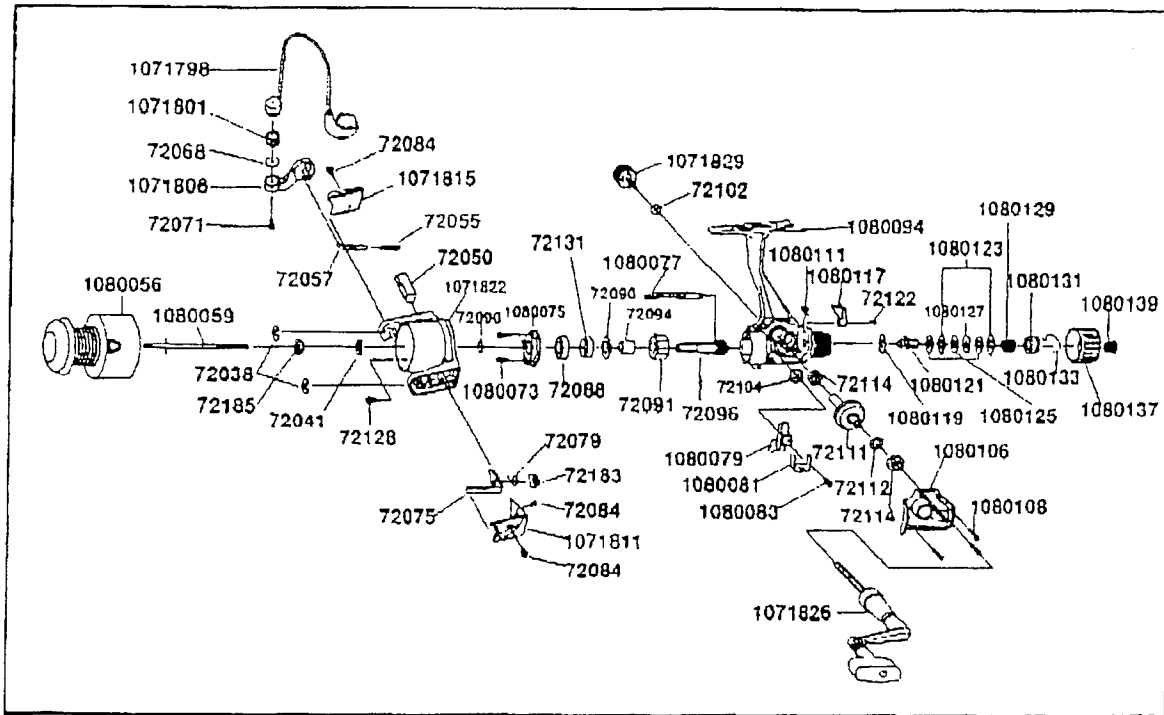

DIAGRAM

EN 4R

PART LIST

PART NO	PART NAME	PART NO	PART NAME	PART NO	PART NAME
1080056	SPool assy	1071801	Line roller Ball bearing	1080111	Stoper lever spring
1080059	Main shaft	1071798	Bail assy	72102	Handle sc. cap.wshr.
72038	E-Clip	72071	Bail screw	1071829	Handle sc. cap
72185	Roter-nut	1080073	Bearing plate screw	1080117	Stoper lever
72041	Roter D washer	1080075	Bearing plate	72122	Stoper lever sc.
72128	Roter nut lock screw	72088	Ball bearing	1080119	Drag "E"washer
1071822	Roter	72096	Pinion gear	1080121	Metal
72075	Kick lever	1080077	Tail shaft	1080123	Drag "A"washer
72079	Kick lever spring	72104	O/S gear	1080125	Drag "B"washer
72183	Kick lever plate	1080079	O/S slider	1080127	Drag "D"washer
72084	Kick lever screw	1080081	O/S slider retainer	1080129	Drag spring
72084	Kick lever cover screw	1080083	O/S slider screw	1080131	Drag nut
1071811	Kick lever cover	1080094	Body	1080133	Back claw spring
72050	Roter balance	72114	Body ball bearing	1080137	Rear drag cap
72057	Bail spring shaft	72111	Drive gear	1080139	Rear drag cap sc.
72055	Bail spring	72112	Adj washer	72091	One way clutch
1071815	Bail spring cover	72114	Body cvr. ball bearing	72094	One way clutch bush
72084	Bail sp. cvr. sc.	1080106	Body cover	72090	Bearing washer
1071806	Arm lever	1080108	Body cvr. sc.	72131	B/Bearing bush
72068	Bail washer	1071826	Handle assy		